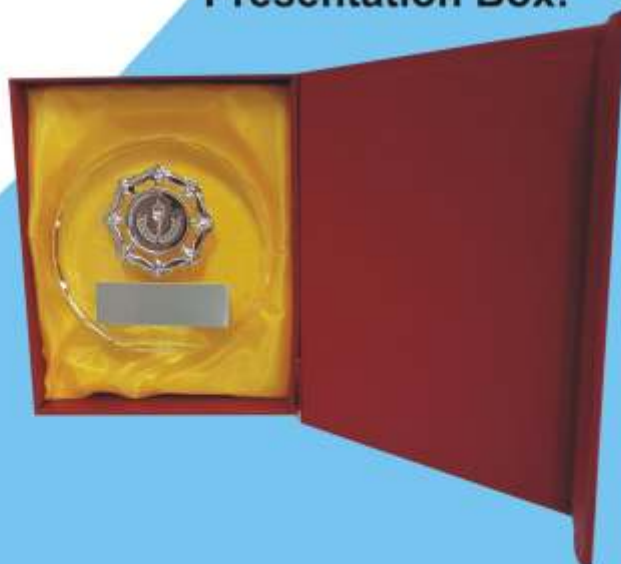

CC2071G or S - $16.45ea

CC2071 - P - $20.45ea