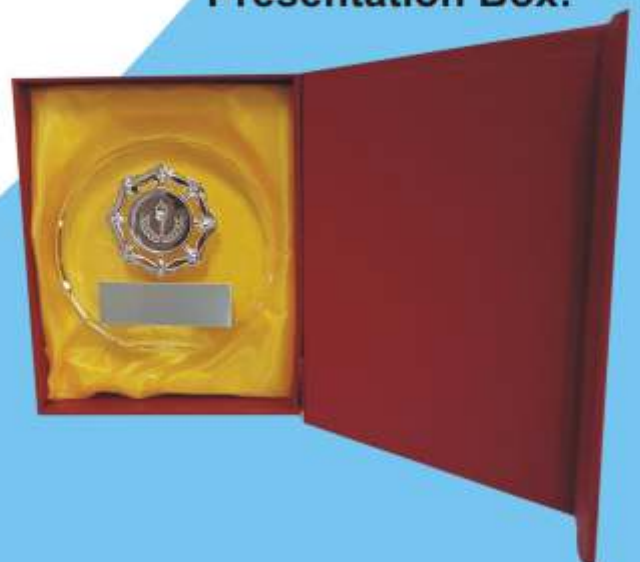

Holder with club insert Fitted

A once off logo artwork set up fee applies to new logos not on our system of $50.00. Once on our system, the logo can be used for any of our products.

We developed our crystal range having developed the print method ourselves here in S.A. To print on the crystal we needed a flat object, therefore it was required to import our own crystal designs. By doing this we have cut out the middle man and developed a true quality, extremely cost effective range, which comes with its own presentation box.

To further expand the range we have added the above design which we believe will become the most popular of all designs due to its price, quality and adaptability.

CC2071G or S - $16.45ea

CC2071 - P - $20.45ea

**These awards come with
Presentation Box!**